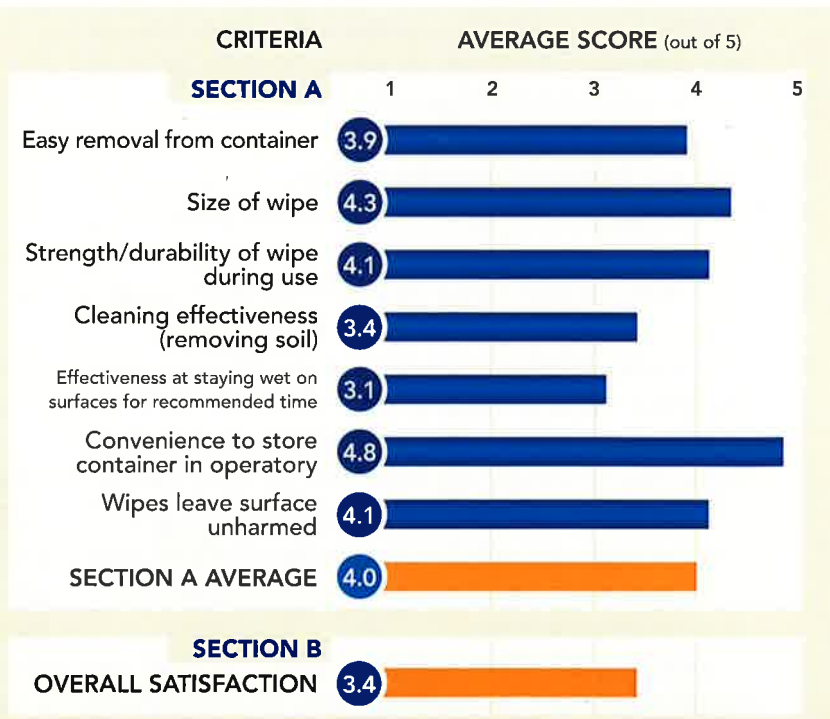

Overall Satisfaction

In addition to the features that were rated individually, some other comments were, "I like the eco-friendly aspect," "[They] have a very light and pleasant scent," and "[I recommend] offering a refill roll of wipes so we have the option of reusing the same plastic container."

Seven evaluators said they would definitely or probably purchase the wipes, and 8 would probably or definitely recommend them to colleagues. "Our entire office really loved the product," shared a hygienist who rated her

overall satisfaction as very good. A California evaluator declared, "Monarch wipes worked well—if not better—than most I have tried. You have a winner.. keep them the way they are."

FOR FREE INFORMATION:
800.247.8324
www.airtechniques.com

EVALUATION SNAPSHOT

FINAL SCORE
AVERAGE OF
SECTIONS A AND B

3.7

AIR TECHNIQUES
**Monarch Surface
Disinfectant Wipes**