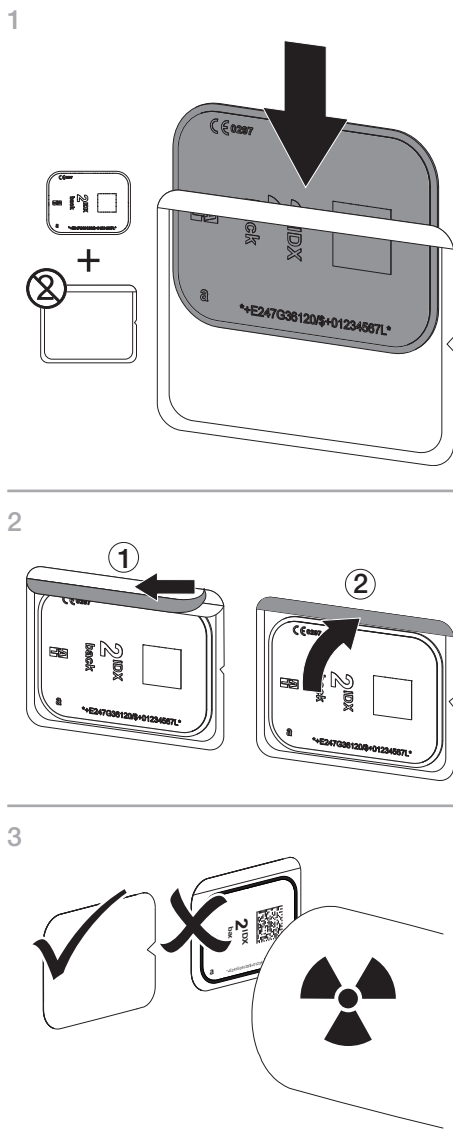

Scanning image data via a computer without SmartScan

Manufactured for / Distributed by:

Air Techniques, Inc.
1295 Walt Whitman Road
Melville, New York 11747-3062, USA