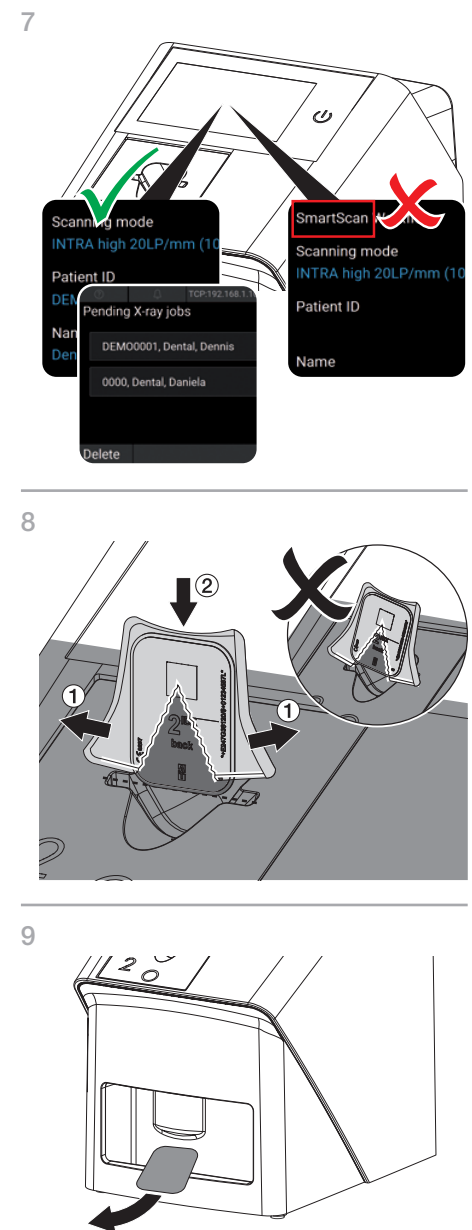

Scanning image data via a computer without SmartScan

Manufactured for / Distributed by:

Air Techniques, Inc.
1295 Walt Whitman Road
Melville, New York 11747-3062, USA