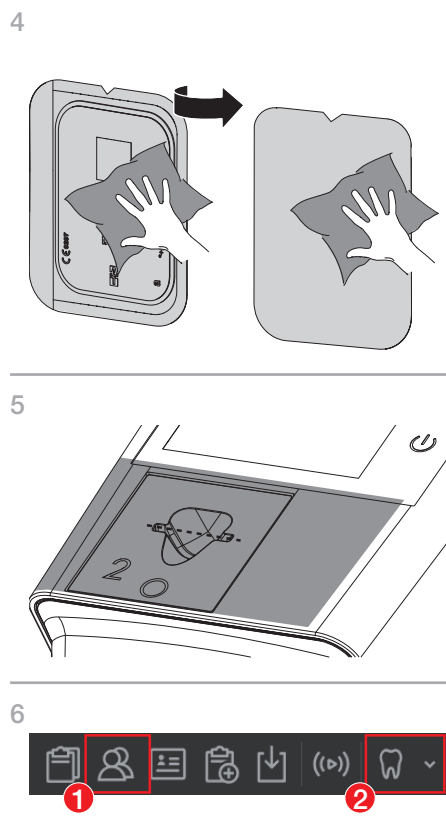

Scanning image data via a computer without SmartScan

Manufactured for / Distributed by:

Air Techniques, Inc.
1295 Walt Whitman Road
Melville, New York 11747-3062, USA