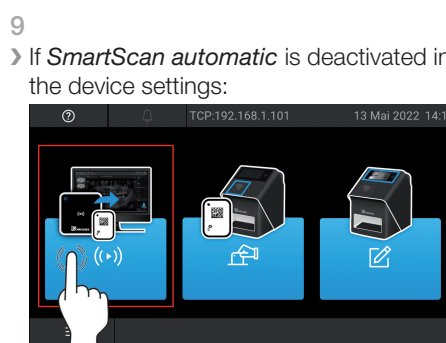

ScanX Swift View 2.0

XPS07.2A...

The following information supplements the installation and operating instructions of the unit.

As a general rule, the installation and operating instructions of the device must also be observed. These instructions include important information such as safety instructions and information on the setup, electrical connections, disinfection process, cleaning process etc.

Scanning image data via a computer with SmartScan

Scanning image data via the touch screen on the unit

ScanX Swift View 2.0

XPS07.2A...

La siguiente información es un complemento de las instrucciones de uso y montaje del aparato.