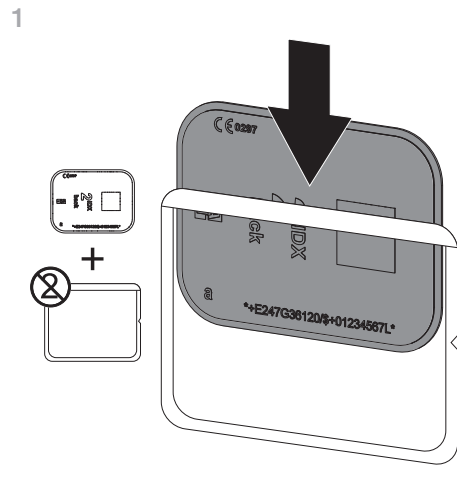

ScanX Swift View 2.0

XPS07.2A...

The following information supplements the installation and operating instructions of the unit.

As a general rule, the installation and operating instructions of the device must also be observed. These instructions include important information such as safety instructions and information on the setup, electrical connections, disinfection process, cleaning process etc.

Scanning image data via a computer with SmartScan

Scanning image data via the touch screen on the unit

ScanX Swift View 2.0

XPS07.2A...

La siguiente información es un complemento de las instrucciones de uso y montaje del aparato.