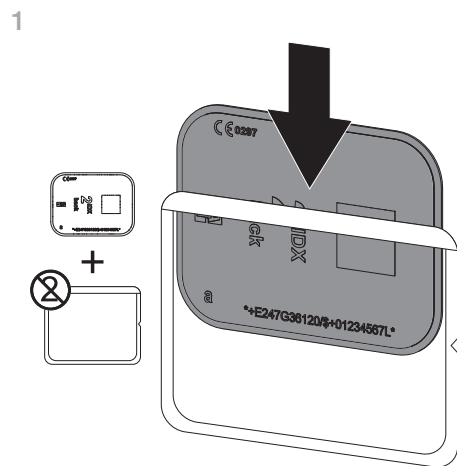

ScanX Swift View 2.0

XPS07.2A...

The following information supplements the installation and operating instructions of the unit.

As a general rule, the installation and operating instructions of the device must also be observed. These instructions include important information such as safety instructions and information on the setup, electrical connections, disinfection process, cleaning process etc.

Scanning image data via a computer with SmartScan

Scanning image data via the touch screen on the unit

ScanX Swift View 2.0

XPS07.2A...

La siguiente información es un complemento de las instrucciones de uso y montaje del aparato.