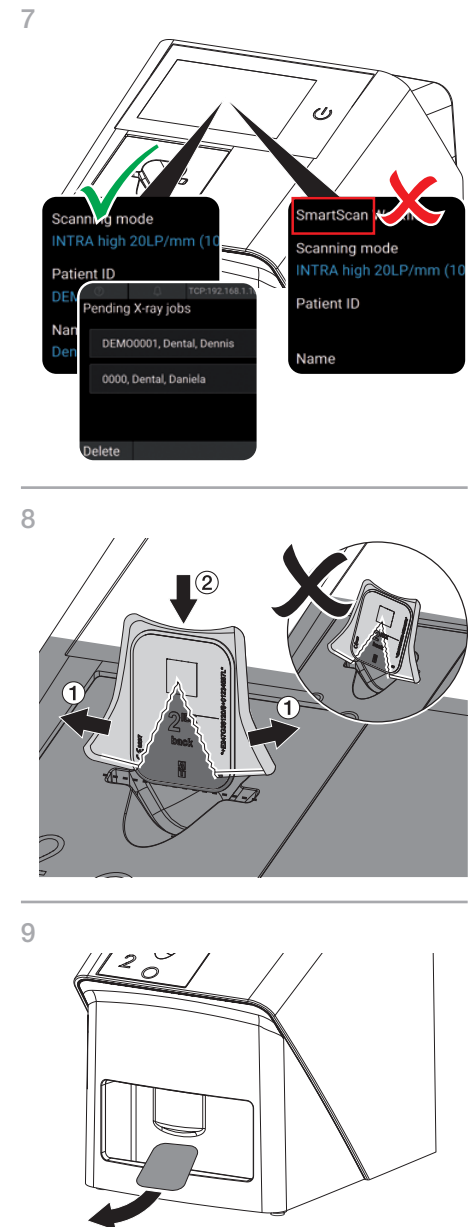

Lectura de datos de la imagen con el PC sin SmartScan

Manufactured for / Distributed by:

Air Techniques, Inc.
1295 Walt Whitman Road
Melville, New York 11747-3062, USA