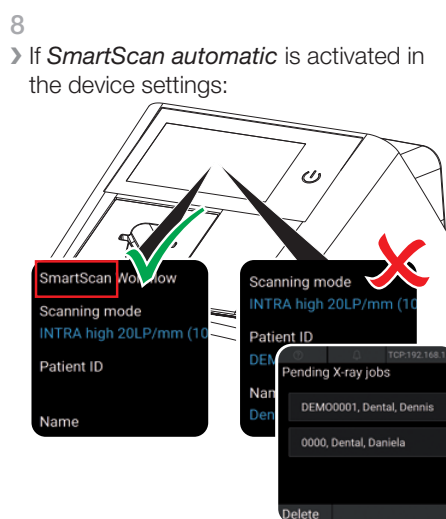

ScanX Swift View 2.0

XPS07.2A...

The following information supplements the installation and operating instructions of the unit.

As a general rule, the installation and operating instructions of the device must also be observed. These instructions include important information such as safety instructions and information on the setup, electrical connections, disinfection process, cleaning process etc.

DÜRR DENTAL SE
 Höpfigheimer Str. 17
 74321 Bietigheim-Bissingen
 Germany

Scanning image data via a computer without SmartScan

Manufactured for / Distributed by:

Air Techniques, Inc.
 1295 Walt Whitman Road
 Melville, New York 11747-3062, USA

Scanning image data via a computer with SmartScan

Scanning image data via the touch screen on the unit

ScanX Swift View 2.0

XPS07.2A...

La siguiente información es un complemento de las instrucciones de uso y montaje del aparato.